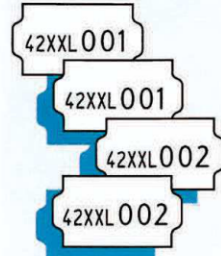

Price gun Blitz T101A1

Number of wheels: 11A + 11 - Labels: 29x28 mm
 Character size: 3.0 / 4.5 mm - Preprinting area: 11.0 mm
 1st line: 11 alphanumeric bands
 Currency symbol: 1st wheel in the 2nd line

Additional price guns on demand

Print

BLITZ[®] textile CONSECUTIVE LABELLERS

SAMPLE OF LAYOUT FOR 2253 LABELLER

FIXED DIGITS	CONSECUTIVE DIGITS
1 1 1 1 A	1 1 1
2 2 2 2 B	2 2 2
3 3 3 3 C	3 3 3
4 4 4 4 D	4 4 4
5 5 5 5 E	5 5 5
6 6 6 6 F	6 6 6
7 7 7 7 H	7 7 7
8 8 8 8 L	8 8 8
9 9 9 9 M	9 9 9
0 0 0 0 P	0 0 0
L L L L R	1 1 1
X X X X S	2 2 2
M M M M T	3 3 3
S S S S W	4 4 4
/ C - C X	5 5 5
XL F ½ F Y	6 6 6
XL → → Z	7 7 7
XS K XL	8 8 8
½	9 9 9
	0 0 0

Dimensions: 2,92 mm (height), 1,52 mm (width), 2,2 mm (width), 3,7 mm (width)

SINGLE PROGRESSION

DOUBLE PROGRESSION

REPEAT

MODELS AVAILABLE FOR 22X12 LABELS

MOD.	FIXED DIGITS	CONSECUTIVE DIGITS
2253	5	3
2234	3	4
2243	4	3
2262	6	2
2233	3	3