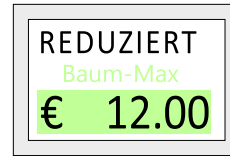

Additional price guns on demand

Print